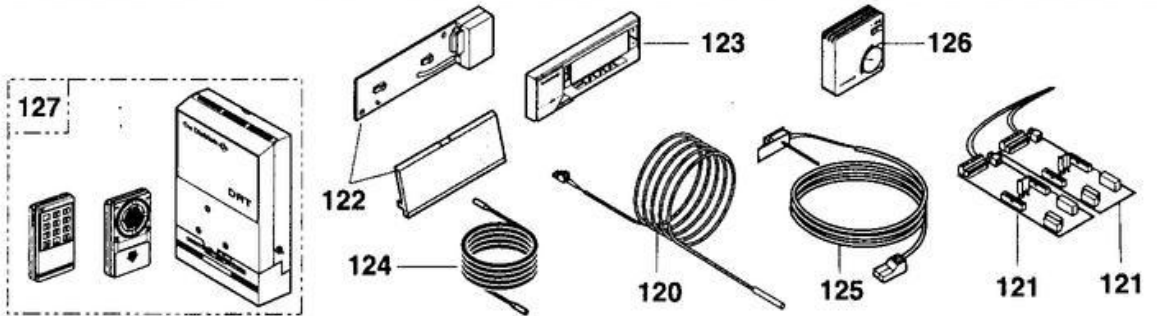

GT/GTM 110/1100
GT/GTM 110/1100 DIEMATIC

TABLEAU DE COMMANDE DIEMATIC Delta