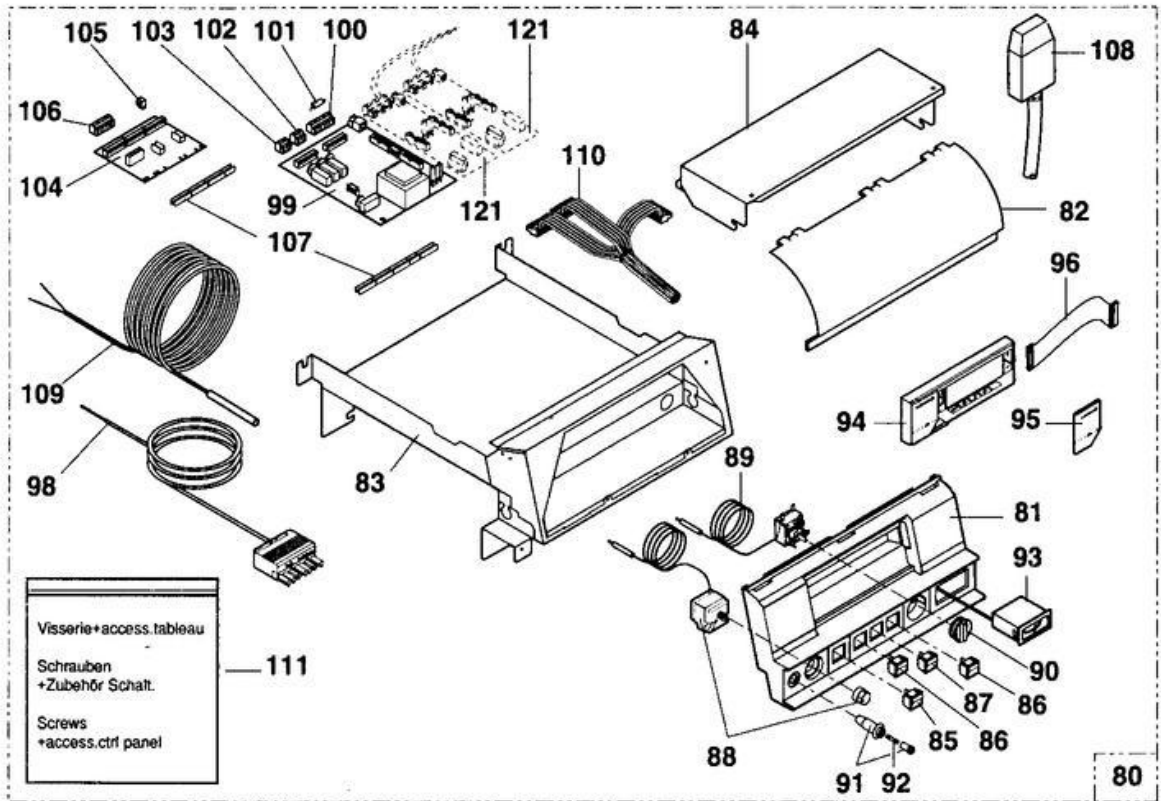

GT/GTM 110/1100
GT/GTM 110/1100 DIEMATIC

TABLEAU DE COMMANDE DIEMATIC Delta