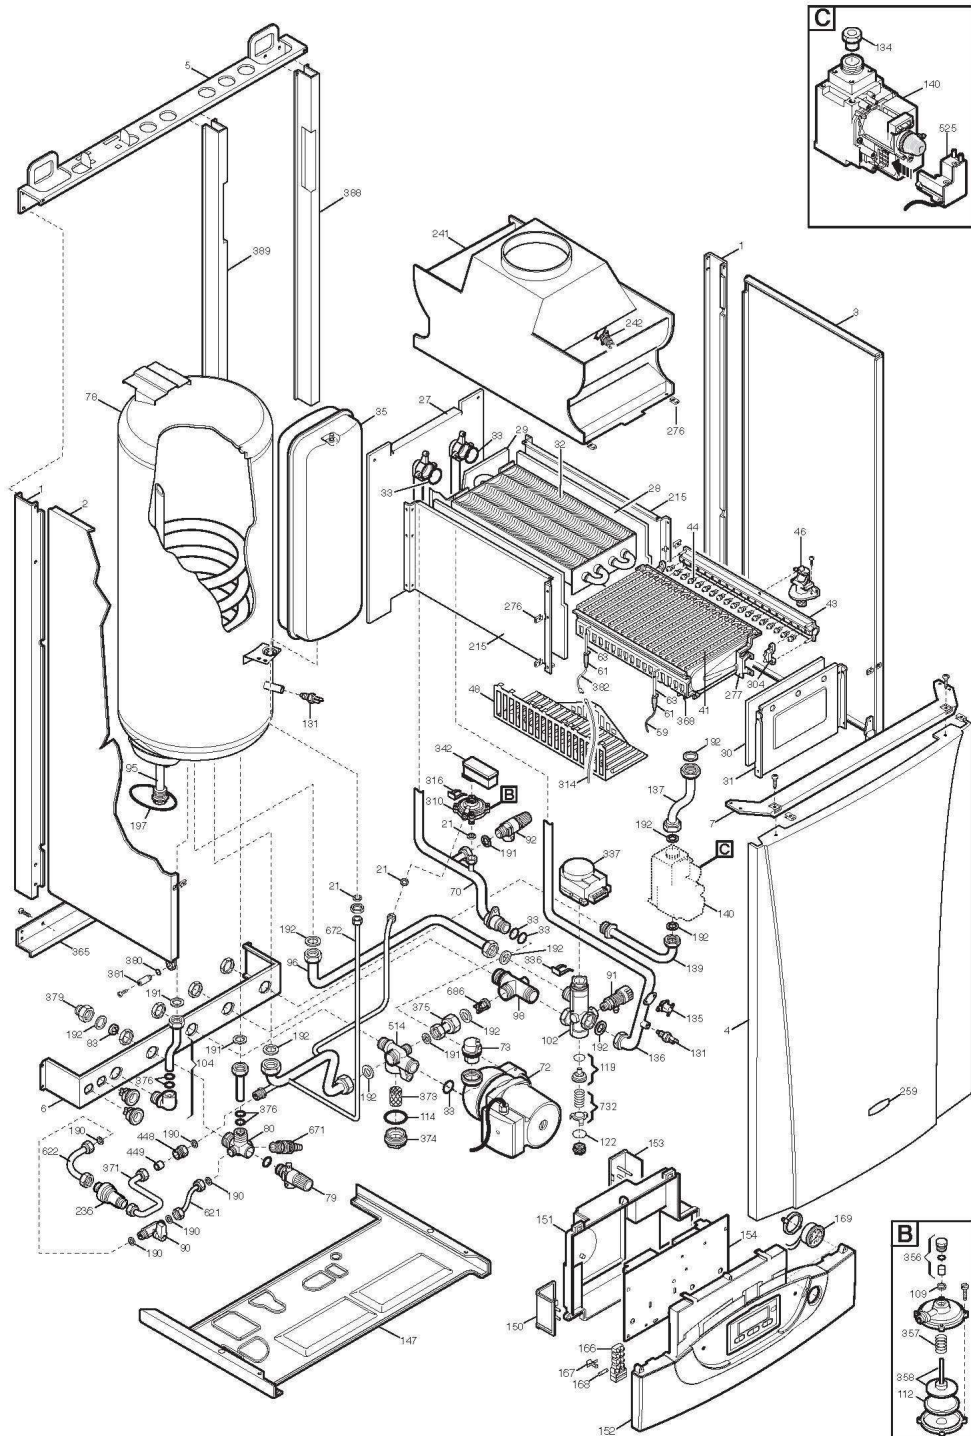

Tab 442

LUNA ST + (2015 -> ...)

LUNA ST + DUO 3.24 CF / 3.24 VMC

Réf.	Référence	Description	Qté		Remarques
1	SX5116480	MONTANT LATERAL (5116480)	1		
1	SX5116480	MONTANT LATERAL (5116480)	1		
2	SX5684630	PANNEAU COTE GAUCHE	1		
3	SX5684690	PANNEAU COTE DROIT (5684690)	1		
4	SX710879100	PANNEAU AVANT ST DUO CHAPPEE	1		
5	SX5109740	TRAVERSE SUPERIEURE ARRIERE (5109740)	1		
6	SX5106550	TRAVERSE PLATINE HYDRAULIQUE (5106550)	1		
7	SX5107950	TRAVERSE SUPERIEURE AVANT (5107950)	1		
21	SX5402050	JOINT 6,1x11,5x1,5 (X3)	1		
21	SX5402050	JOINT 6,1x11,5x1,5 (X3)	1		
21	SX5402050	JOINT 6,1x11,5x1,5 (X3)	1		
27	SX5106560	PANNEAU ARRIERE CHAMBRE ETANCHE (5106560)	1		
28	SX5213170	PANNEAU ISOLANT LATERAL (5213170)	1		
29	SX5213250	PANNEAU ISOLANT ARRIERE (5213250)	1		
30	SX5213410	PANNEAU ISOLANT AVANT (5213410)	1		
31	SX5108420	PANNEAU AVANT CHAMBRE COMBUSTION (5108420)	1		
32	SX5646410	ECHANGEUR PRINCIPAL (5646410)	1	Nous consulter...	
33	SX710963000	O-RING 22X3 EPDM (x3)	1		
33	SX710963000	O-RING 22X3 EPDM (x3)	1		
33	SX710963000	O-RING 22X3 EPDM (x3)	1		
33	SX710963000	O-RING 22X3 EPDM (x3)	1		
33	SX710963000	O-RING 22X3 EPDM (x3)	1		
35	SX5629130	VASE D'EXPANSION 7,5L	1		
41	SX5630310	BRULEUR 18 BECS (5630310)	1		
43	SX5633950	NOURRICE PTE INJECTEUR 18T D:1,18 (5633950)	1		
44	SX5666910	KIT INJECTEURS D.0,69 BP	1		
44	SX5666900	KIT INJECTEURS D.1,18 GN	1		
46	SX0607990	RACCORD NOURRICE (607990)	1		
48	SX5107050	DESSOUS (5107050)	1		
59	SX8419380	CABLE ELECTRODE ALLUMAGE L=400 (x2) (841938)	1		
61	SX5404920	PROTECTION ELECTRODE (x4) (5404920)	1		
61	SX5404920	PROTECTION ELECTRODE (x4) (5404920)	1		
63	SX8422570	ELECTRODE ALLUMAGE (x4) (8422570)	1		
63	SX8422570	ELECTRODE ALLUMAGE (x4) (8422570)	1		
70	7216504	TUBE POMPE-ECHANGEUR	1		
72	7221855	POMPE UMP 15-60 6M AVEC CABL.	1		
72	7668901	SET POMPE WILO YONOS PARA	1		
73	7219215	DEGAZEUR CALEFFI WI	1		Pour circulateur Wi
73	SX710493600	DEGAZEUR POMPE	1		Pour circulateur Grundfos
78	SX5688340	BALLON (5688340)	1		
79	SX9950610	SOUPAPE DE SECURITE 7BARS	1		
80	SX5212070	RACCORD ENTREE SANITAIRE (5212070)	1		
83	SX5620090	LIMITEUR DEBIT SANIT.12L/MN	1		
90	SX5622840	ROBINET DE REMPLISSAGE (5622840)	1		
91	SX5652030	ROBINET DE VIDANGE (PDM5652030)	1		
92	SX9950600	SOUPAPE DE SECURITE 3BARS	1		
95	SX5679910	ANODE MAGNESIUM /BALL.3.33HTE (5679910)	1		
96	SX5663060	TUBE V3V/ENTREE SERPENTIN (5663060)	1